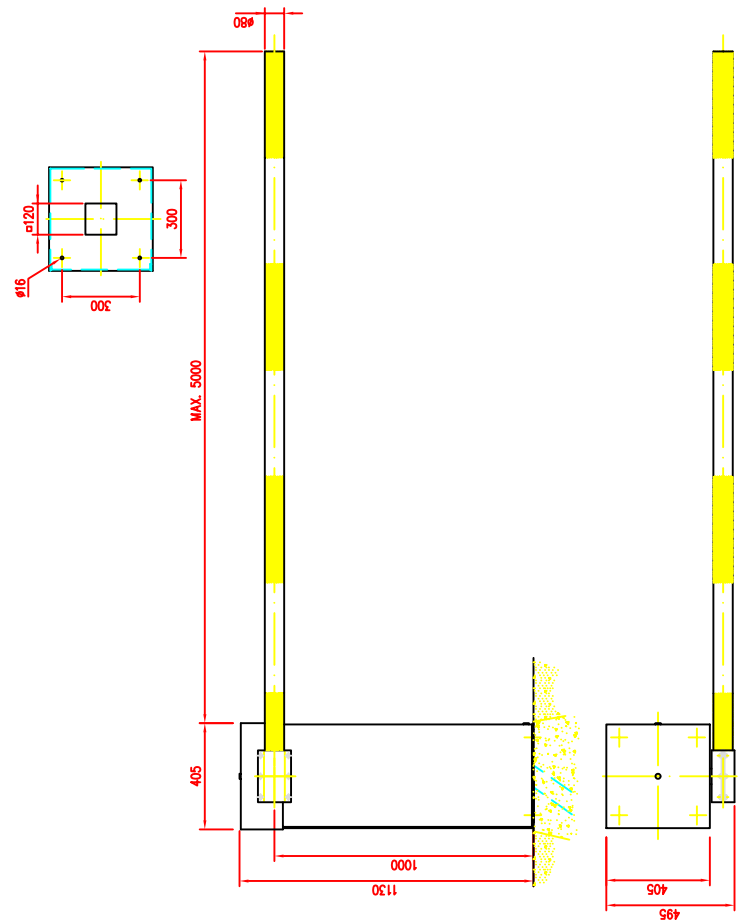

RevNo	Revision note	Date	Signature	Checked

Itemref	Quantity	Temec keltamusta	Article No./Reference	68000
Designed by	JV	Checked by	HV	Approved by - date
				HV-15/11/01
			Filename	68000.DWG
			Date	15/11/01
			Scale	SCALE
			Scale	SCALE
			LIIKENTEENOHJAUSPUOMI	
			Edition	1/1
				8