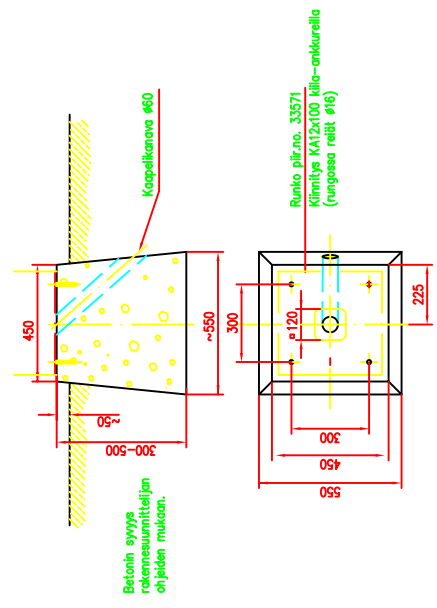

RevNo	Revision note	Date	Signature	Checked

Itemref	Quantity	Temec keltamusta	Article No./Reference	68000
Designed by	JV	Checked by	HV	Approved by - date
				HV-15/11/01
			Filename	68000.DWG
			Date	15/11/01
			Scale	SCALE
			Scale	SCALE
			LIIKENTEENOHJAUSPUOMI	
			Edition	1/1
				8