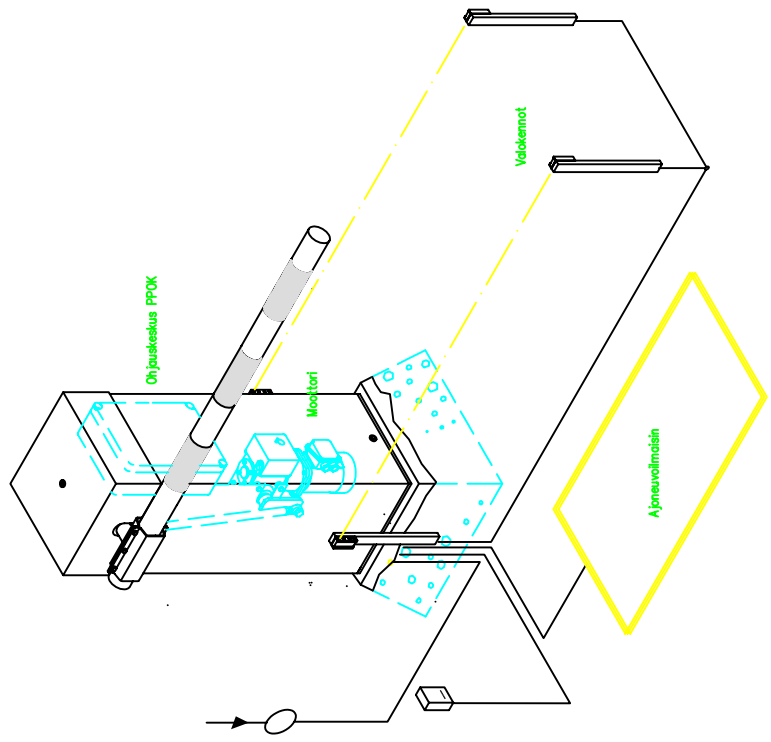

RevNo	Revision note	Date	Signature	Checked

Itemref	Quantity	Temec keltamusta	Article No./Reference	68000
Designed by	JV	Checked by	HV	Approved by - date
				HV-15/11/01
			Filename	68000.DWG
			Date	15/11/01
			Scale	SCALE
			Scale	SCALE
			LIIKENTEENOHJAUSPUOMI	
			Edition	1/1
				8